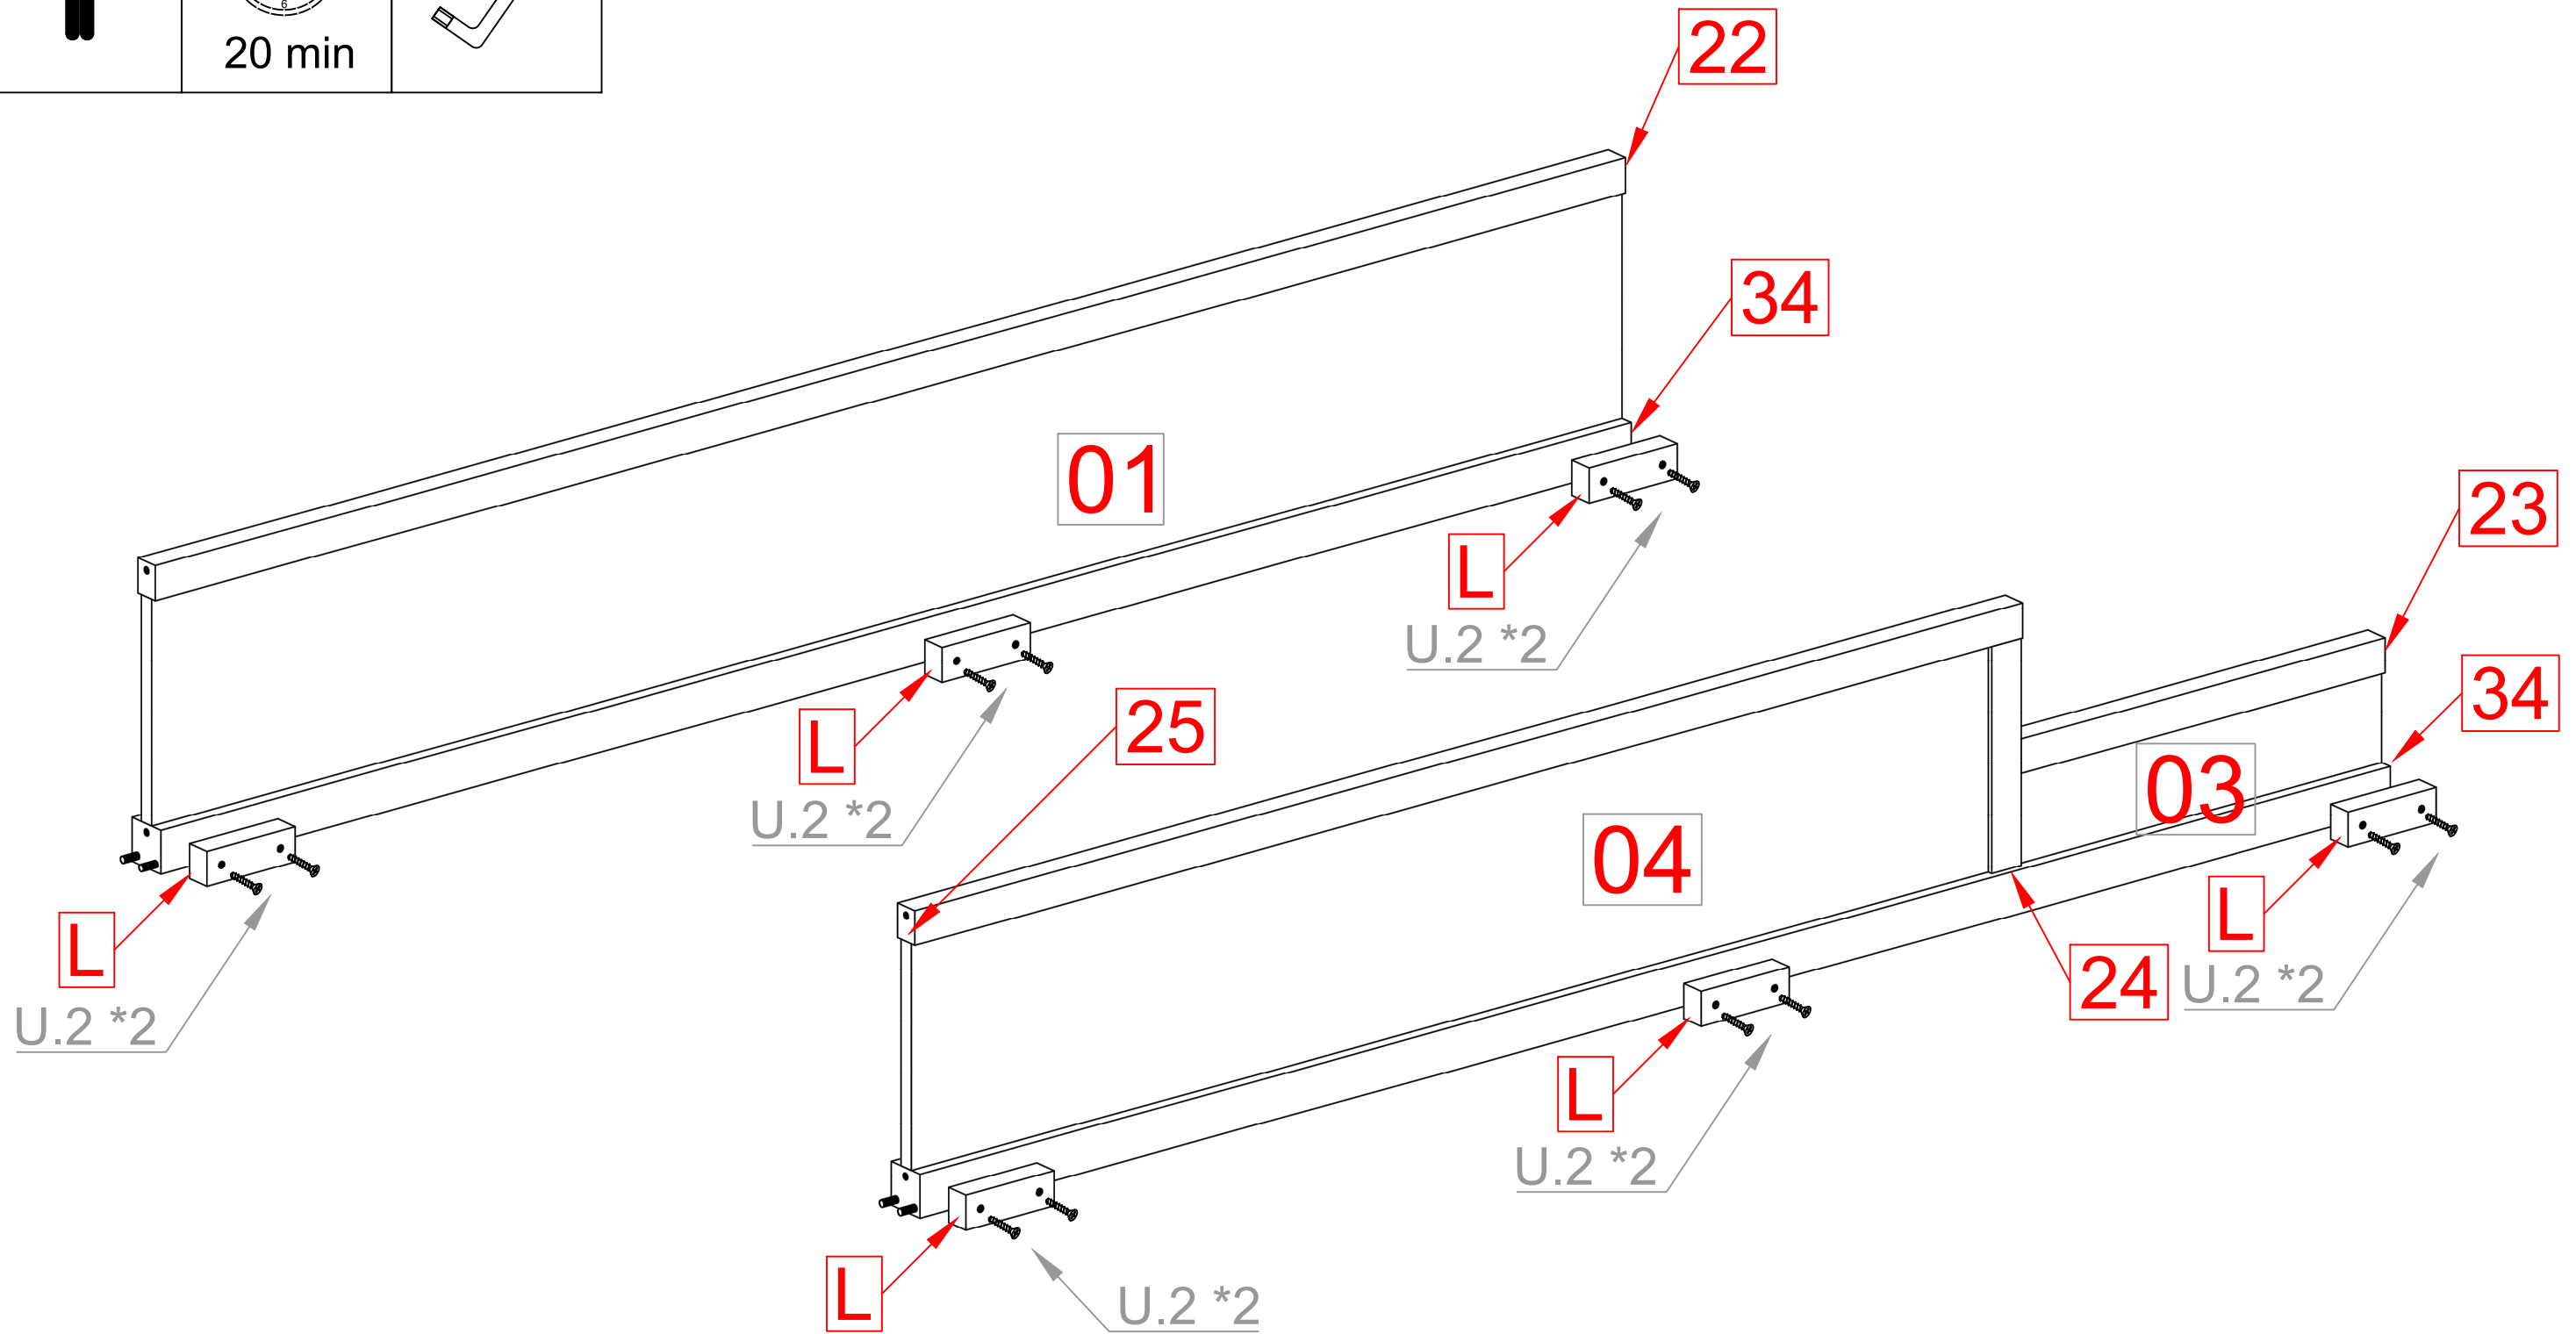

P10_Domcek_LAVY

A x55	J x8	U.2 x12	Y.2 x21	Z x1
8x40	Ø5 / Ø13mm	4.5x60mm	M6.5x90	
				

	 20 min	
---	---	---

P10_Domcek_LAVY